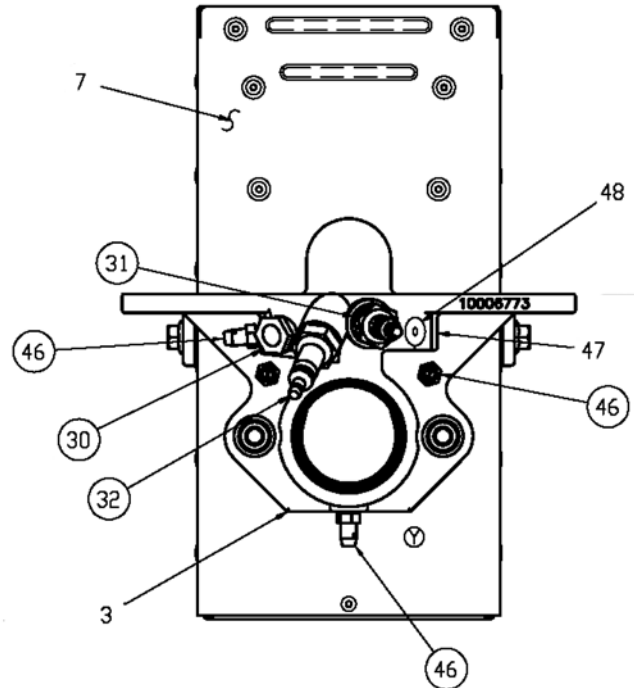

Eclipse AirHeat Burners

Model AH0100

Spare Parts List

Version 2

6 INCH STANDOFF
CONTINUOUS MOUNTING CASTING

○ — Typical spare part, for all other items please contact Eclipse.

Ref	Part Number	Description
5	22892	Outer Wing, 304 SST
6	22891	Inner Wing, 321 SST
6	22891-1	Inner Wing, 330 SST
30	11737	Peepsight
31	13047-1	Spark Rod
32	13312-5	Flame Rod

Ref	Part Number	Description
39	12659	Gas Valve, 0.25 in. NPT
39	21796	Gas Valve, Rc0.25
40	15027	Pressure Regulator, 0.25 in. NPT
40	21780	Pressure Regulator, Rp0.25
43	11629	Fitting (Brass)

(Continued on next page)

AirHeat AH0100, V2, Spare Parts List

Ref	Part Number	Description
46	13445	Pressure Tap
N/S	101293	Blower, 50Hz Motor
N/S	109410-021	Blower, With Filter, 54-54s-1/3, 115/230/1/60/3600
N/S	109410-022	Blower, Without Filter, 54-54s-1/3, 115/230/1/60/3600
N/S	109410-031	Blower, With Filter, 54-54s-1/3, 200/3/60/3600
N/S	109410-032	Blower, Without Filter, 54-54s-1/3, 200/3/60/3600
N/S	109410-051	Blower, With Filter, 54-54s-1/3, 230/460/3/60/3600
N/S	109410-052	Blower, Without Filter, 54-54s-1/3, 230/460/3/60/3600
N/S	109410-071	Blower, With Filter, 54-54s-1/3, 575/3/60/3600
N/S	109410-072	Blower, Without Filter, 54-54s-1/3, 575/3/60/3600
N/S	16328	Fan Wheel
N/S	10009319	Filter, 54-54s Blower
N/S	10009322	Filter Media, 8.5 in. x 11.75 in. x 1 in.
N/S	100241	Kit, Wings and Rivets
N/S	109853	Kit, Left and Right Hand Brackets
N/S	11579	Motor, 0.3 HP, 115/208-230/1/60/3600
N/S	12109	Motor, 0.3 HP, 208-230/460/3/60/3600
N/S	12570	Motor, 0.3 HP, 575/3/60/3600