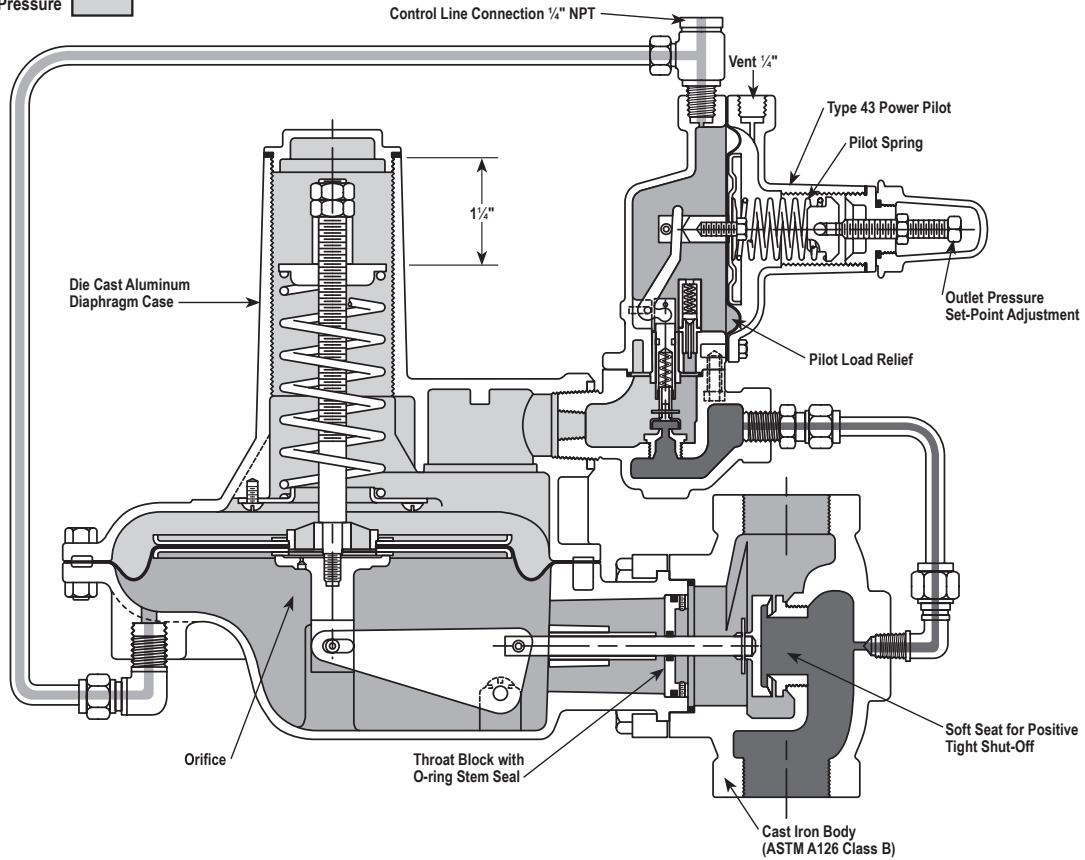

# Model 243-RPC Pilot Operated Regulator Illustrations

## 243-RPC Pilot Operated Regulators

### Model 243-RPC-A – 1/8" Throat Opening

### Model 243-RPC-B – 1/8" Throat Opening and no control line