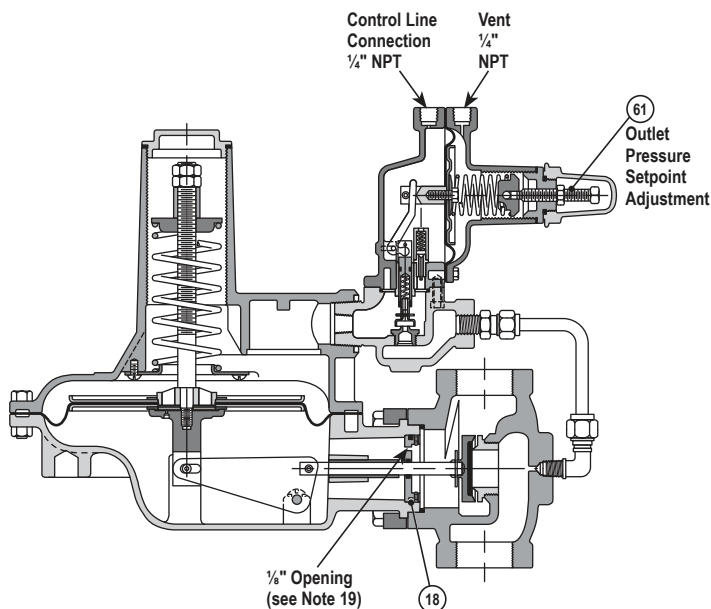

# Model 243-RPC Pilot Operated Regulator Illustrations

## 243-RPC Pilot Operated Regulators

### Model 243-RPC-A – 1/8" Throat Opening

### Model 243-RPC-B – 1/8" Throat Opening and no control line